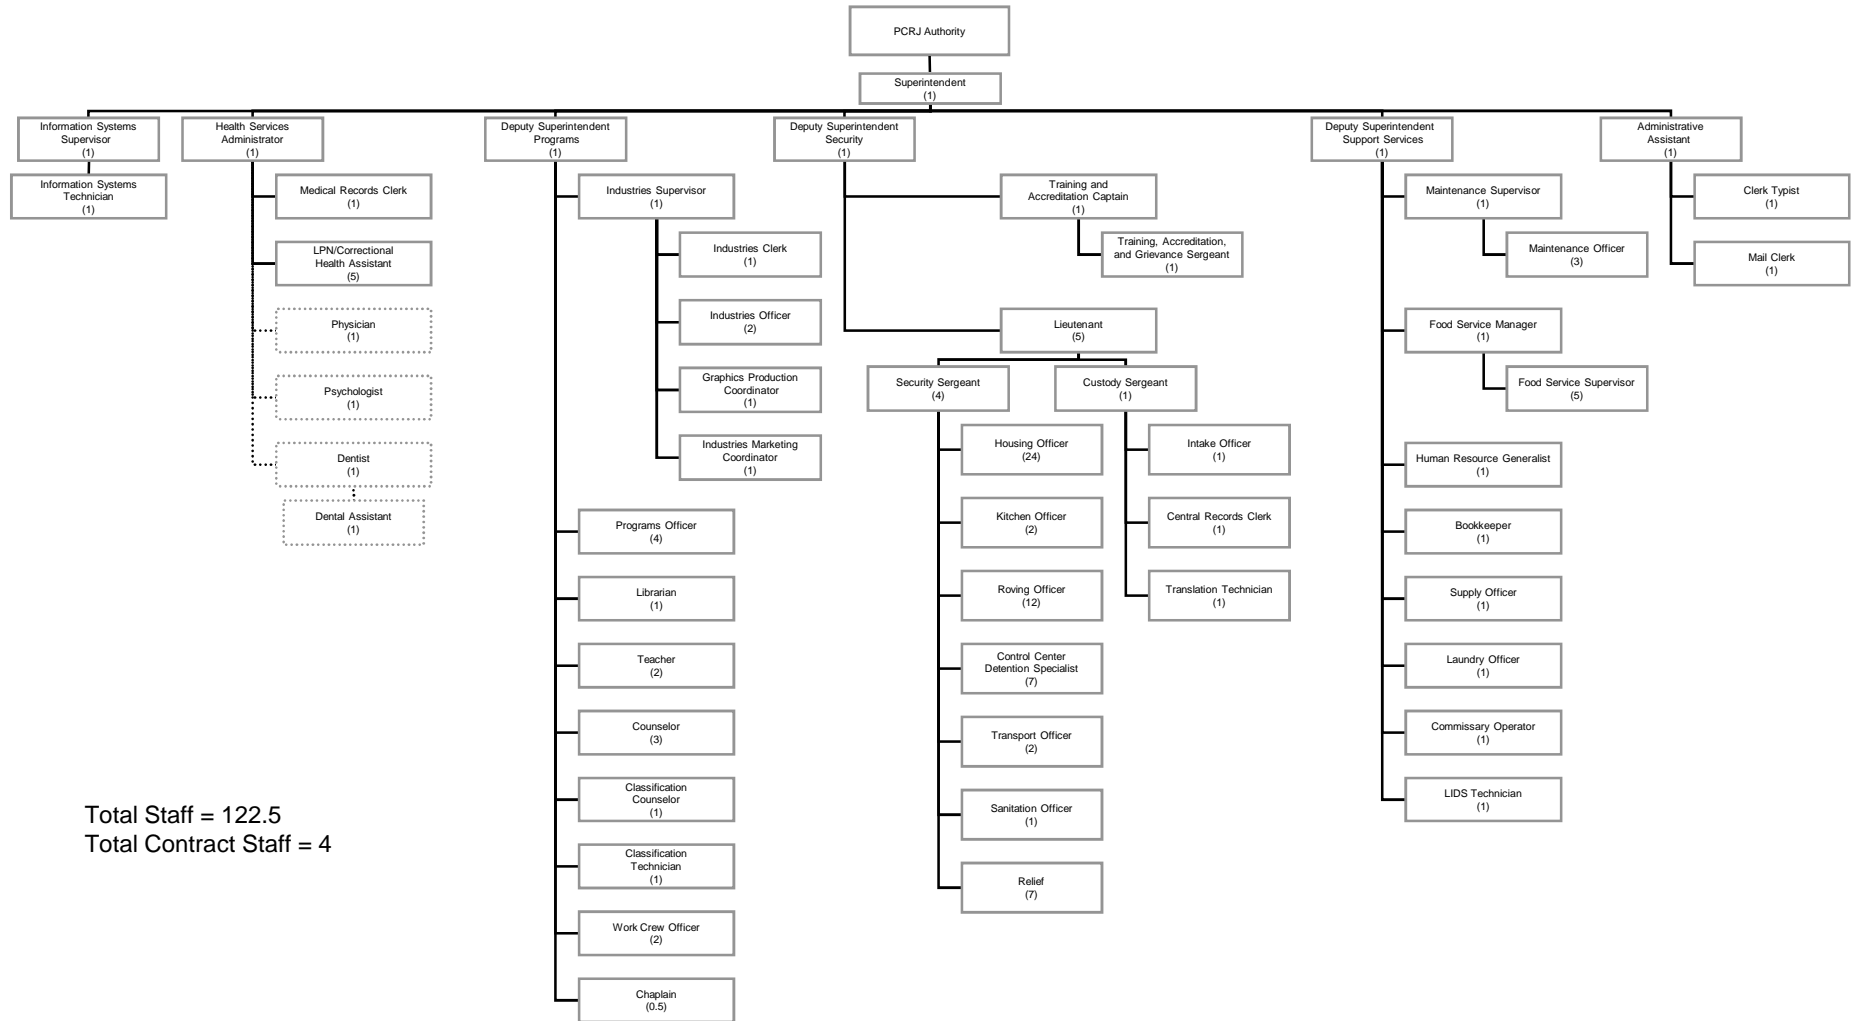

Peumansend Creek Regional Jail Organizational Chart

Total Staff = 122.5
Total Contract Staff = 4